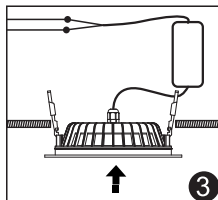

Beam Angle: 120°

IP Rate: IP54

Material: Aluminum

Hole Size: \varnothing 175~180mm

Model No.: FUT063

Power: 6W

Input Voltage: AC100~240V 50/60Hz

Color temperature: 2700K~6500K

Luminous Flux: 500LM

Light Efficiency: 80LM/W

CRI:>80

PF: >0.5

Lifespan: 50000 hours

Beam Angle: 120°

IP Rate: IP54

Material: Aluminum

Hole Size: ø90~100mm

Instructions

1. Please open the hole on the ceiling according to the correct size of Diagram 1.
2. Connect the driver properly according to the wire connection Diagram 2. And then put the driver and wire into the ceiling from the hole.
3. Push in the two spring elements, make sure that they are deployed and anchored on the back of the ceiling Diagram 3 and 4.