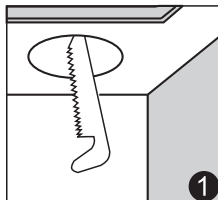

Hole Size: ø90~100mm

Instructions

1. Please open the hole on the ceiling according to the correct size of Diagram 1.
2. Connect the driver properly according to the wire connection Diagram 2. And then put the driver and wire into the ceiling from the hole.
3. Push in the two spring elements, make sure that they are deployed and anchored on the back of the ceiling Diagram 3 and 4.