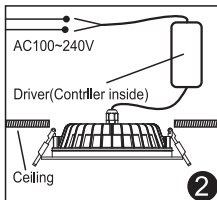

Beam Angle: 120°

IP Rate: IP54

Material: Aluminum

Hole Size: \varnothing 175~180mm

Model No.: FUT063

Power: 6W

Input Voltage: AC100~240V 50/60Hz

Color temperature: 2700K~6500K

Luminous Flux: 500LM

Light Efficiency: 80LM/W

CRI:>80

PF: >0.5

Lifespan: 50000 hours

Beam Angle: 120°

IP Rate: IP54

Material: Aluminum

Hole Size: ø90~100mm

Instructions

1. Please open the hole on the ceiling according to the correct size of Diagram 1.
2. Connect the driver properly according to the wire connection Diagram 2. And then put the driver and wire into the ceiling from the hole.
3. Push in the two spring elements, make sure that they are deployed and anchored on the back of the ceiling Diagram 3 and 4.