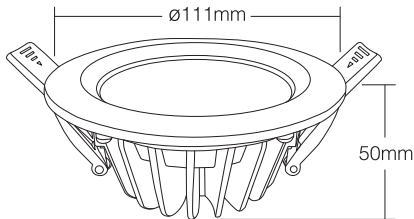

Beam Angle: 120°

IP Rate: IP54

Material: Aluminum

Hole Size: \varnothing 175~180mm

Model No.: FUT063

Power: 6W

Input Voltage: AC100~240V 50/60Hz

Color temperature: 2700K~6500K

Luminous Flux: 500LM

Light Efficiency: 80LM/W

CRI:>80

PF: >0.5

Lifespan: 50000 hours

Beam Angle: 120°

IP Rate: IP54

Material: Aluminum

Hole Size: ø90~100mm

Instructions

1. Please open the hole on the ceiling according to the correct size of Diagram 1.
2. Connect the driver properly according to the wire connection Diagram 2. And then put the driver and wire into the ceiling from the hole.
3. Push in the two spring elements, make sure that they are deployed and anchored on the back of the ceiling Diagram 3 and 4.