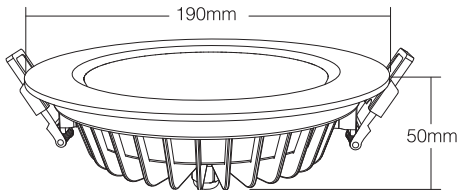

Beam Angle: 120°

IP Rate: IP54

Material: Aluminum

Hole Size: \varnothing 175~180mm

Model No.: FUT063

Power: 6W

Input Voltage: AC100~240V 50/60Hz

Color temperature: 2700K~6500K

Luminous Flux: 500LM

Light Efficiency: 80LM/W

CRI:>80

PF: >0.5

Lifespan: 50000 hours

Beam Angle: 120°

IP Rate: IP54

Material: Aluminum