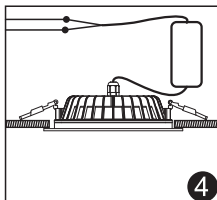

Beam Angle: 120°

IP Rate: IP54

Material: Aluminum

Hole Size: \varnothing 175~180mm

Model No.: FUT063

Power: 6W

Input Voltage: AC100~240V 50/60Hz

Color temperature: 2700K~6500K

Luminous Flux: 500LM

Light Efficiency: 80LM/W

CRI:>80

PF: >0.5

Lifespan: 50000 hours

Beam Angle: 120°

IP Rate: IP54

Material: Aluminum

Hole Size: ø90~100mm

Instructions

1. Please open the hole on the ceiling according to the correct size of Diagram 1.
2. Connect the driver properly according to the wire connection Diagram 2. And then put the driver and wire into the ceiling from the hole.
3. Push in the two spring elements, make sure that they are deployed and anchored on the back of the ceiling Diagram 3 and 4.